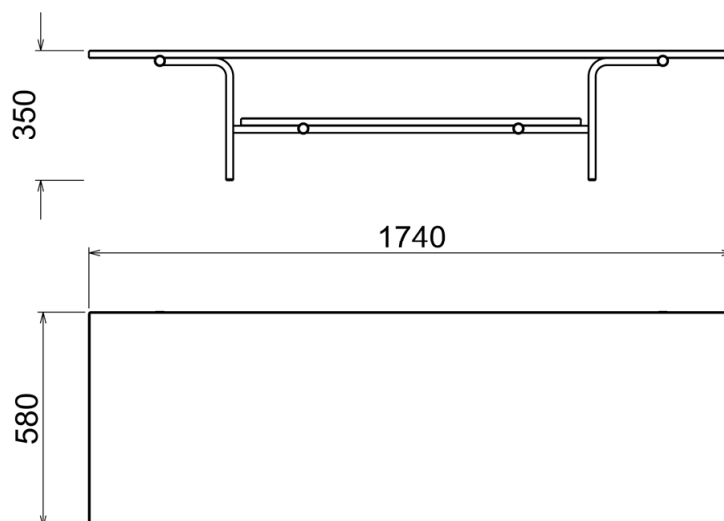

OFF TABLES

SMALL AND LARGE COFFEE TABLE

HPL
Steel
Oak