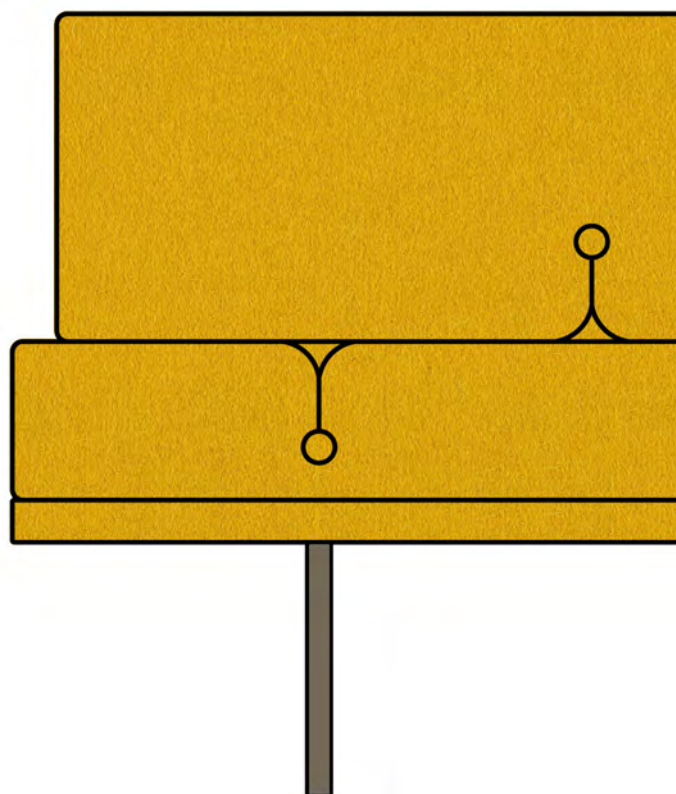

FABRIC VARIATION OPTIONS

UNICOLOR

Backrest - Main
Seat - Main
Frame - Main
Buttons - Main
Split detail - Main