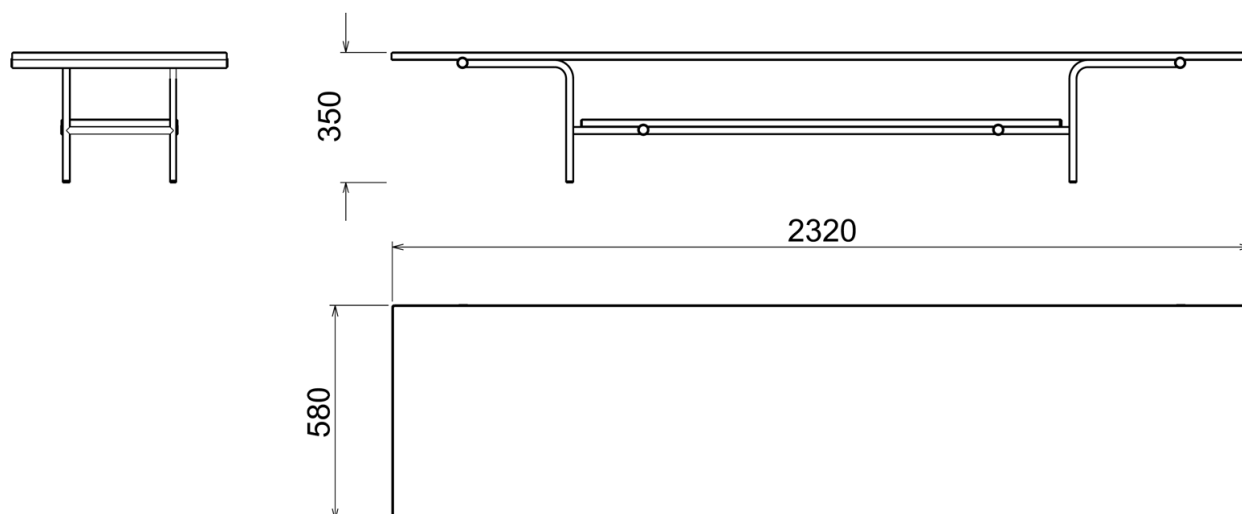

OFF TABLES

SMALL AND LARGE COFFEE TABLE

HPL
Steel
Oak