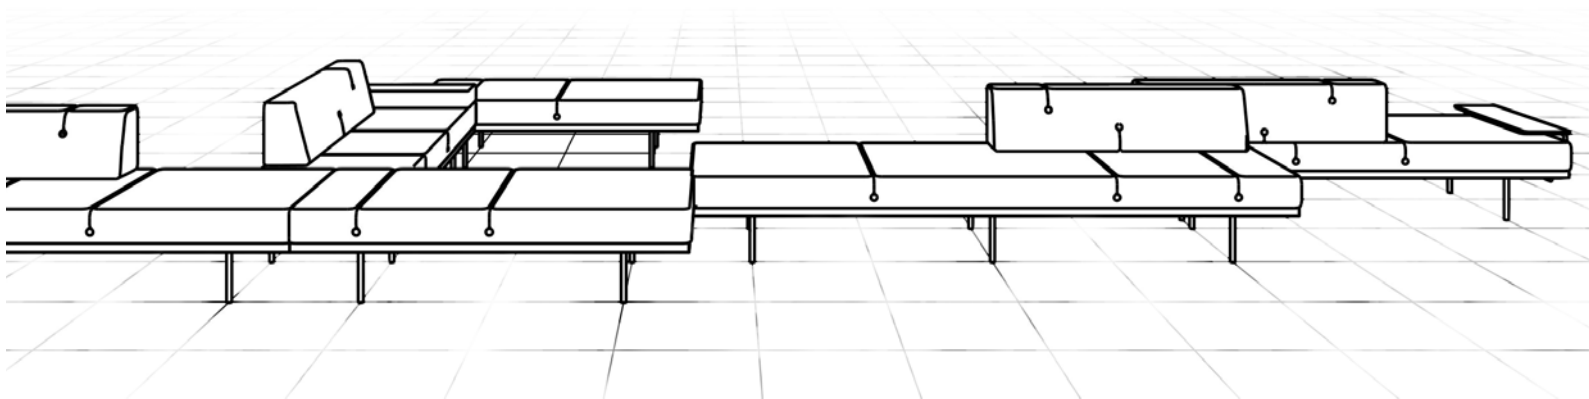

# OFF SOFA SYSTEM

The logic of the OFF modules derives from the legs' positioning. They will always line up when elements are connected. As a consequence of the modular structure the seats misalign and never meet corner to corner. The main design idea is this combination of lines and elements ON and OFF. The details, stitching and buttons also follow a strict pattern. They diverge from the logic of the legs where the elements form a rhythmic movement and break the predictable.